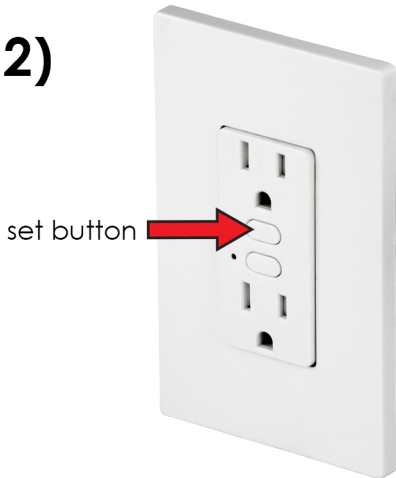

Remotely Control a Plug-In Appliance

Using an Insteon Dimmer Switch and an Insteon Dual On/Off Outlet

1)

Click to turn switch on

Press and hold set button until it beeps once

2)

set button

Press and hold set button until outlet beeps twice

Plug the appliance into the outlet

3)

Now Enjoy Wireless Control of Your Appliance

Press to turn on

Press to turn off